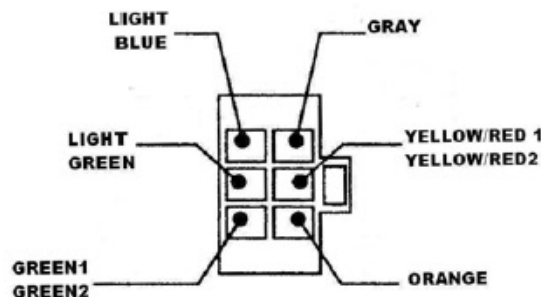

MALE TERMINAL + PVC COVER

"A"

"B"

HI/LOW BEAM BUTTON

HORN BUTTON

START BUTTON

WARNING BUTTON

HI/LOW CIRCUIT

	WHITE	BROWN	BLUE

WARNING CIRCUIT

	ORANGE 2	GRAY 2	LIGHT BLUE 2

TURN CIRCUIT

	ORANGE 1	GRAY 1	LIGHT BLUE 1

HORN CIRCUIT

	GREEN 1-1	LIGHT GREEN
FREE		
PUSH		

START CIRCUIT