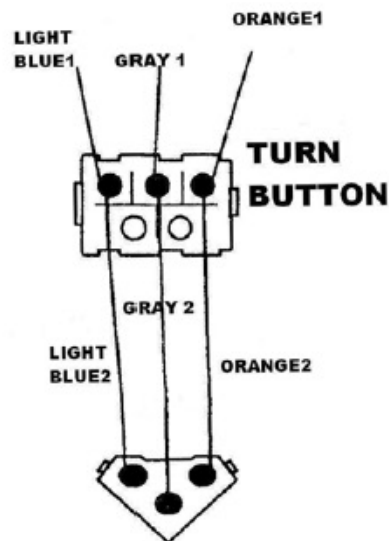

MALE TERMINAL + PVC COVER

"A"

"B"

HI/LOW BEAM BUTTON

HORN BUTTON

START BUTTON

WARNING BUTTON

HI/LOW CIRCUIT

	WHITE	BROWN	BLUE

WARNING CIRCUIT

	ORANGE 2	GRAY 2	LIGHT BLUE 2

TURN CIRCUIT

	ORANGE 1	GRAY 1	LIGHT BLUE 1

HORN CIRCUIT

	GREEN 1-1	LIGHT GREEN
FREE		
PUSH		

START CIRCUIT