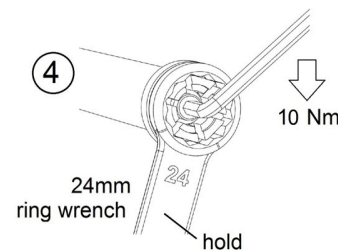

mo.view bar adapter universal - mirror & mo.blaze disc / mo.blaze cone (article 7001061)