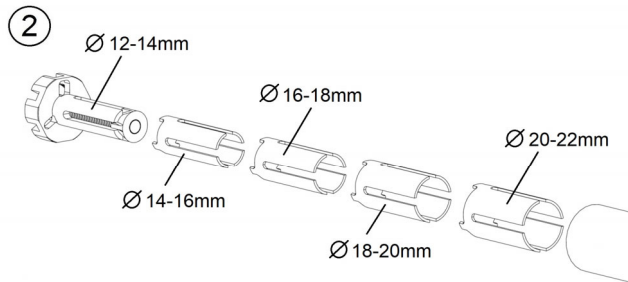

mo.view bar adapter universal - mirror & cover (article 7001072)

mo.view bar adapter universal - mirror & mo.blaze disc / mo.blaze cone (article 7001061)

mo.view bar adapter BMW - mirror & cover (article 7001062)