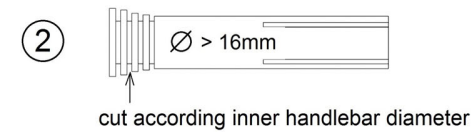

mo.view bar adapter universal - mirror & cover (article 7001072)

mo.view bar adapter universal - mirror & mo.blaze disc / mo.blaze cone (article 7001061)

mo.view bar adapter BMW - mirror & cover (article 7001062)