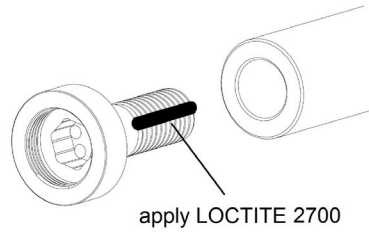

mo.view bar adapter universal - mirror & cover (article 7001072)

mo.view bar adapter universal - mirror & mo.blaze disc / mo.blaze cone (article 7001061)

mo.view bar adapter BMW - mirror & cover (article 7001062)

①

②

③

④

mo.view bar adapter BMW - mirror & mo.blaze disc / mo.blaze cone (article 7001063)

①

②

③