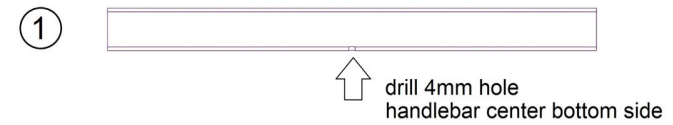

mo.view bar adapter universal - mirror & cover (article 7001072)

mo.view bar adapter universal - mirror & mo.blaze disc / mo.blaze cone (article 7001061)

mo.view bar adapter BMW - mirror & cover (article 7001062)