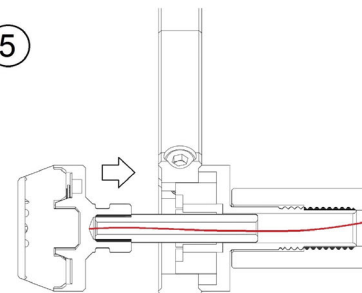

mo.view bar adapter BMW - mirror & cover (article 7001062)

①

②

③

④

mo.view bar adapter BMW - mirror & mo.blaze disc / mo.blaze cone (article 7001063)

①

②

③

④

⑤

⑥