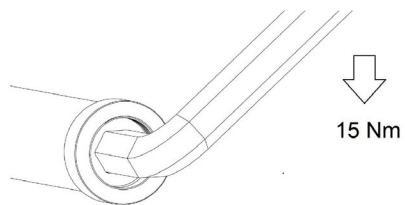

mo.view bar adapter BMW - mirror & cover (article 7001062)

①

②

③

④

mo.view bar adapter BMW - mirror & mo.blaze disc / mo.blaze cone (article 7001063)

①

②

③

④

⑤

⑥