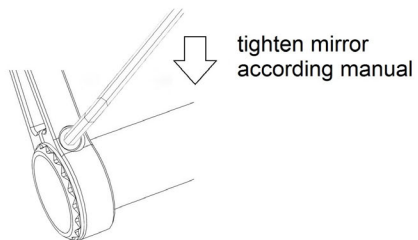

①

②

③

④

mo.view bar adapter BMW - mirror & mo.blaze disc / mo.blaze cone (article 7001063)

①

②

③