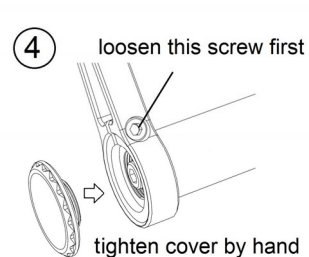

mo.view bar adapter universal - mirror & cover (article 7001072)

mo.view bar adapter universal - mirror & mo.blaze disc / mo.blaze cone (article 7001061)

mo.view bar adapter BMW - mirror & cover (article 7001062)