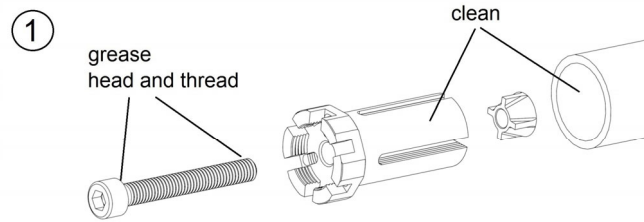

mo.view bar adapter universal - mirror & cover (article 7001072)

mo.view bar adapter universal - mirror & mo.blaze disc / mo.blaze cone (article 7001061)

mo.view bar adapter BMW - mirror & cover (article 7001062)