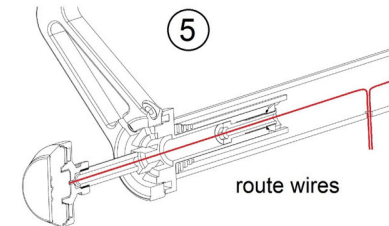

mo.view bar adapter universal - mirror & cover (article 7001072)

mo.view bar adapter universal - mirror & mo.blaze disc / mo.blaze cone (article 7001061)

mo.view bar adapter BMW - mirror & cover (article 7001062)