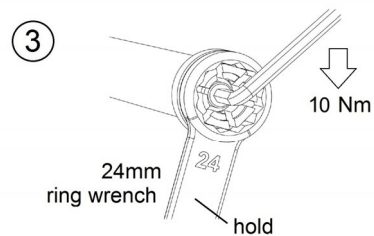

mo.view bar adapter universal - mirror & cover (article 7001072)