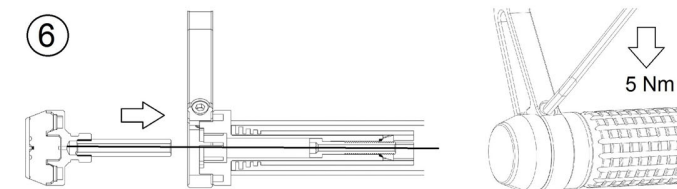

mo.view bar adapter universal - mirror & cover (article 7001072)

mo.view bar adapter universal - mirror & mo.blaze disc / mo.blaze cone (article 7001061)

mo.view bar adapter BMW - mirror & cover (article 7001062)

①

②

③

④

mo.view bar adapter BMW - mirror & mo.blaze disc / mo.blaze cone (article 7001063)

①

②

③