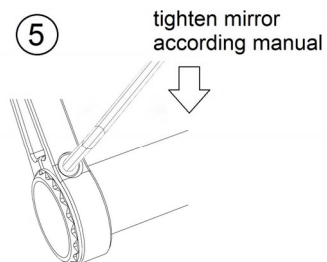

mo.view bar adapter universal - mirror & cover (article 7001072)