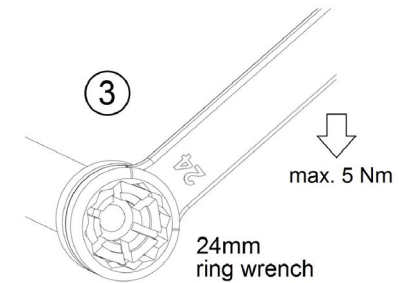

①

②

③

④

mo.view bar adapter BMW - mirror & mo.blaze disc / mo.blaze cone (article 7001063)

①

②

③