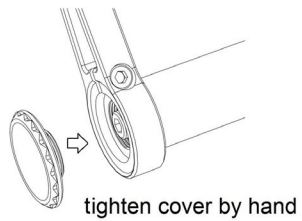

mo.view bar adapter BMW - mirror & cover (article 7001062)

①

②

③

④

mo.view bar adapter BMW - mirror & mo.blaze disc / mo.blaze cone (article 7001063)

①

②

③

④

⑤

⑥