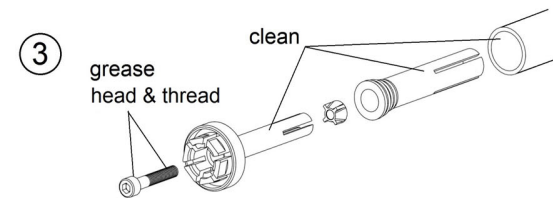

mo.view bar adapter universal - mirror & cover (article 7001072)

mo.view bar adapter universal - mirror & mo.blaze disc / mo.blaze cone (article 7001061)

mo.view bar adapter BMW - mirror & cover (article 7001062)