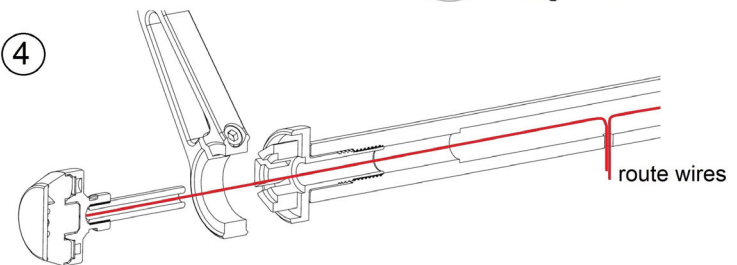

mo.view bar adapter BMW - mirror & cover (article 7001062)

①

②

③

④

mo.view bar adapter BMW - mirror & mo.blaze disc / mo.blaze cone (article 7001063)

①

②

③

④

⑤

⑥