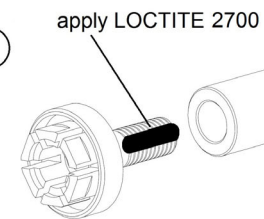

mo.view bar adapter universal - mirror & cover (article 7001072)

mo.view bar adapter universal - mirror & mo.blaze disc / mo.blaze cone (article 7001061)

mo.view bar adapter BMW - mirror & cover (article 7001062)

①

②

③

④

mo.view bar adapter BMW - mirror & mo.blaze disc / mo.blaze cone (article 7001063)

①

②

③