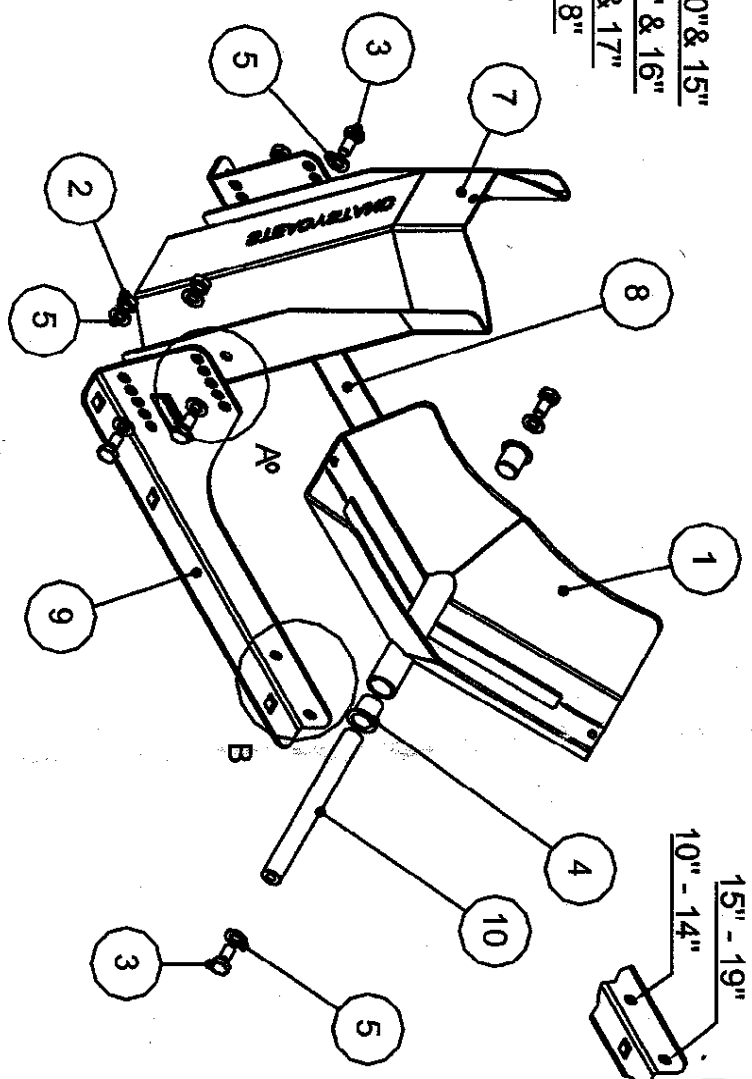

Assembly choice B

INNOVATIVE
EQUIPMENT
ACEBIKES
De Steenmaat 4

NL-7783DE

Gramsbergen

Holland

WWW.ACEBIKES.NL

ACEBIKES IS NOT LIABLE OR RESPONSIBLE FOR ANY DAMAGE, LOSS OR EXPENSE CAUSED OR ALLEGED TO BE CAUSED BY OR IN CONNECTION WITH THE USE OF THE STEADY STAND.