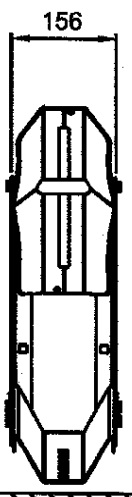

INNOVATIVE
EQUIPMENT
ACEBIKES
De Steenmaat 4

NL-7783DE

Gramsbergen

Holland

WWW.ACEBIKES.NL

ACEBIKES IS NOT LIABLE OR RESPONSIBLE FOR ANY DAMAGE, LOSS OR EXPENSE CAUSED OR ALLEGED TO BE CAUSED BY OR IN CONNECTION WITH THE USE OF THE STEADY STAND.