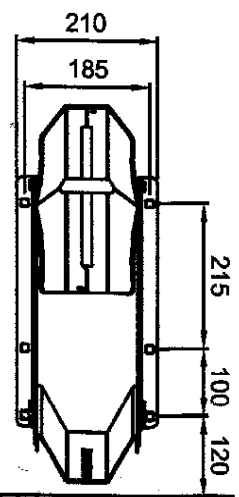

INNOVATIVE
EQUIPMENT
ACEBIKES
De Steenmaat 4

NL-7783DE

Gramsbergen

Holland

WWW.ACEBIKES.NL

ACEBIKES IS NOT LIABLE OR RESPONSIBLE FOR ANY DAMAGE, LOSS OR EXPENSE CAUSED OR ALLEGED TO BE CAUSED BY OR IN CONNECTION WITH THE USE OF THE STEADY STAND.