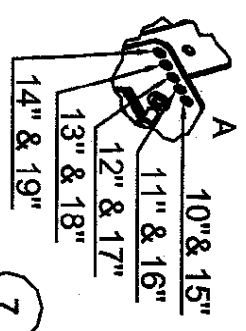

INNOVATIVE
EQUIPMENT
ACEBIKES
De Steenmaat 4

NL-7783DE

Gramsbergen

Holland

WWW.ACEBIKES.NL

ACEBIKES IS NOT LIABLE OR RESPONSIBLE FOR ANY DAMAGE, LOSS OR EXPENSE CAUSED OR ALLEGED TO BE CAUSED BY OR IN CONNECTION WITH THE USE OF THE STEADY STAND.