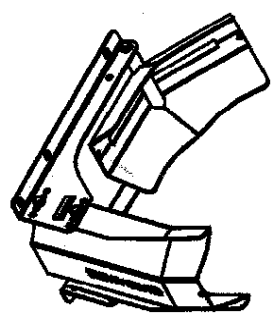

397-301

STEADY STAND FIXED

Model 152

Item	Qty	Description
10	1	Shaft
9	1	Side frame Left
8	1	Side frame right
7	1	Support back
6	2	Sticker
5	10	Washer 8
4	2	Bearing 15
3	6	Hex-head bolt M8x16
2	4	Hex head M8
1	1	Support front

Designed by Ace Mechanics b.v.

Assembly choice A