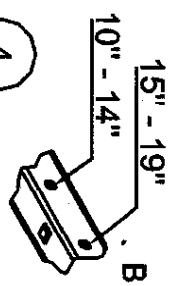

Assembly choice B

INNOVATIVE
EQUIPMENT
ACEBIKES
De Steenmaat 4

NL-7783DE

Gramsbergen

Holland

WWW.ACEBIKES.NL

ACEBIKES IS NOT LIABLE OR RESPONSIBLE FOR ANY DAMAGE, LOSS OR EXPENSE CAUSED OR ALLEGED TO BE CAUSED BY OR IN CONNECTION WITH THE USE OF THE STEADY STAND.