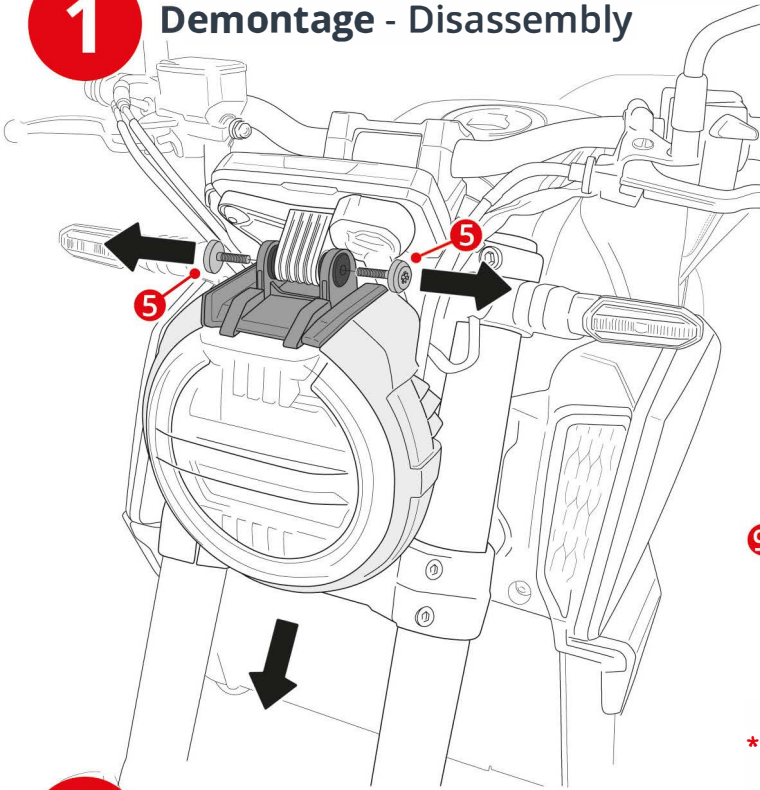

1 Demontage - Disassembly