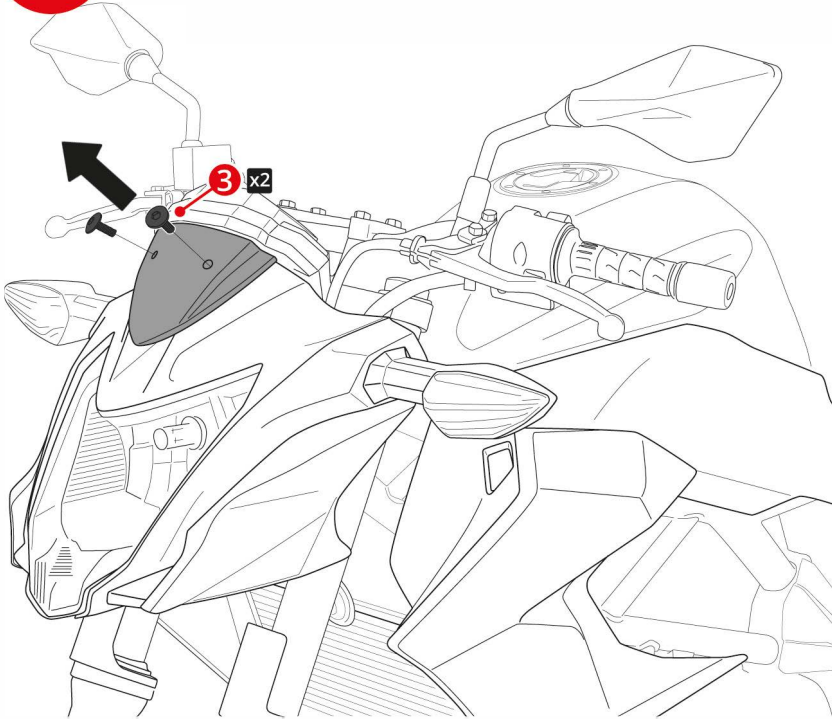

1 Demontage - Disassembly