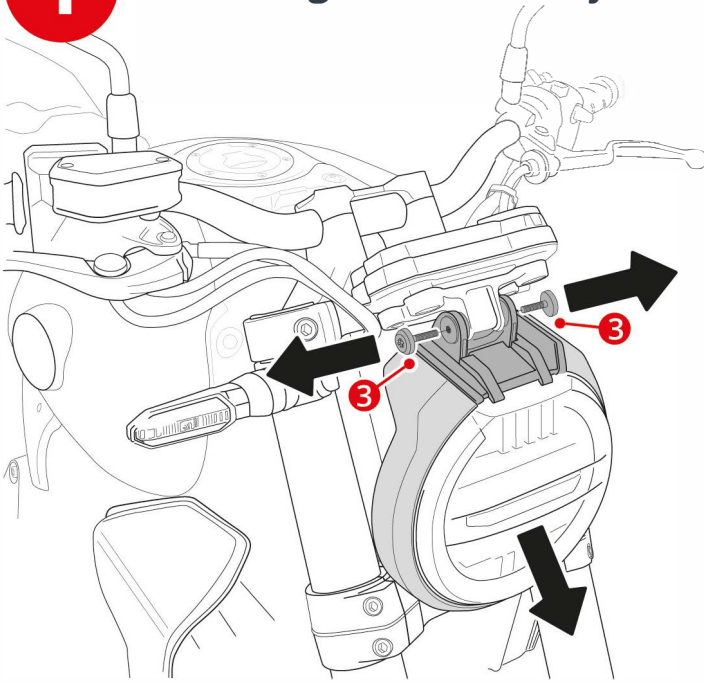

1 Demontage - Disassembly