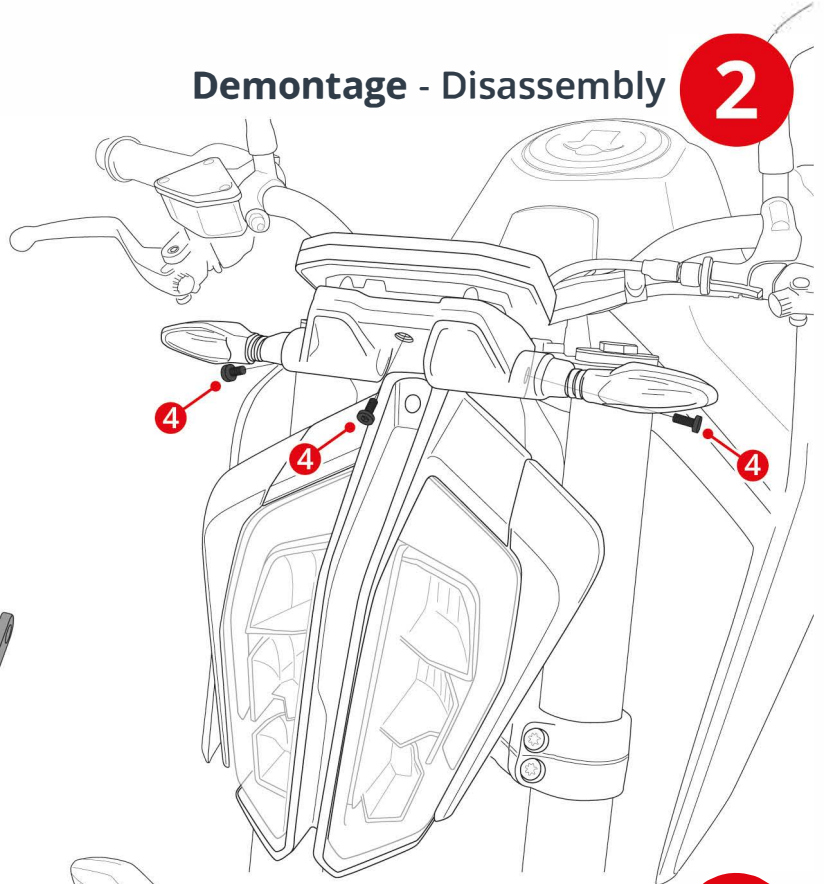

Demontage - Disassembly

2