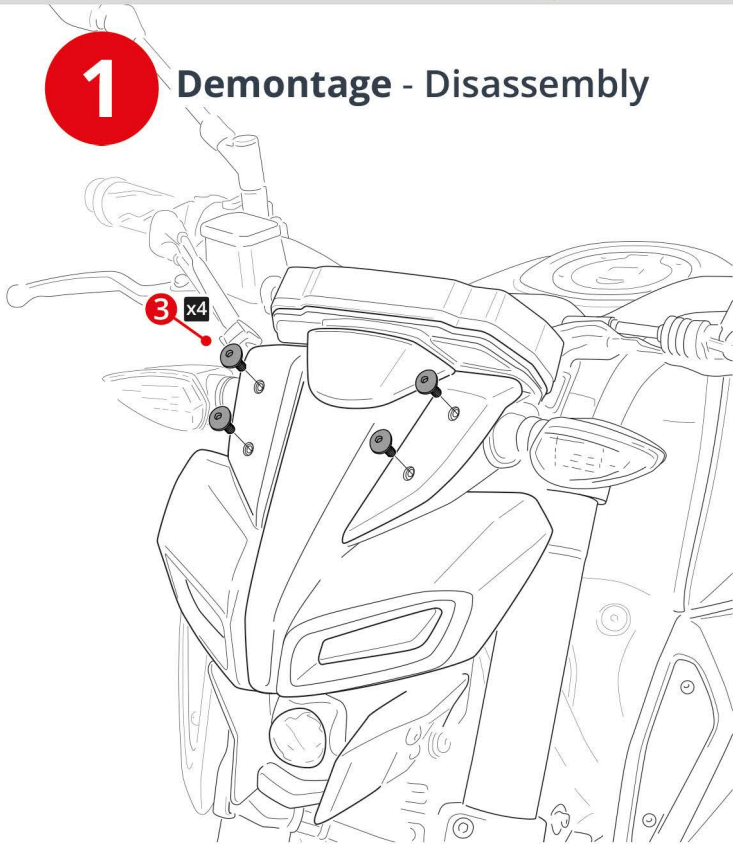

1 Demontage - Disassembly