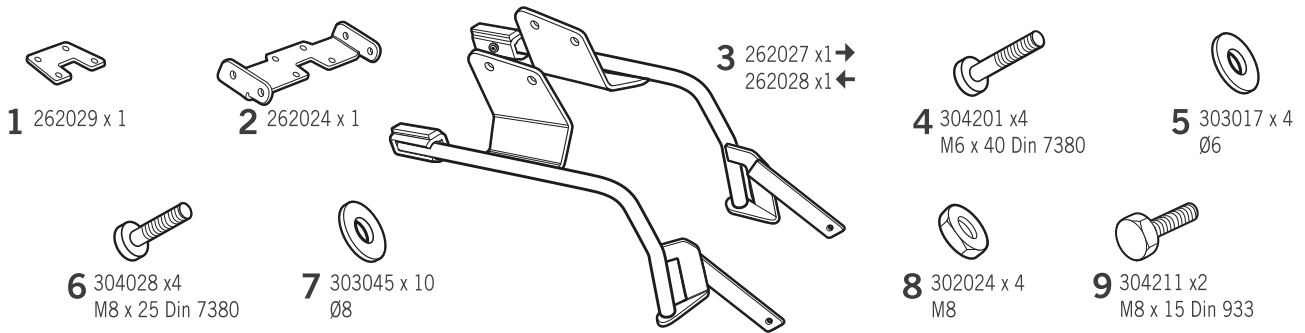

## YAMAHA MT07 TRACER '16 Y0MT76IF

**3P**  
SYSTEM

DESIGNED IN  
BARCELONA

### ! WARNING!

**GB** Do not fully tighten the screws until it is ensured that the KIT is correctly attached and aligned.

**E** No apretar los tornillos del todo hasta asegurarse que el KIT está correctamente colocado y alineado.