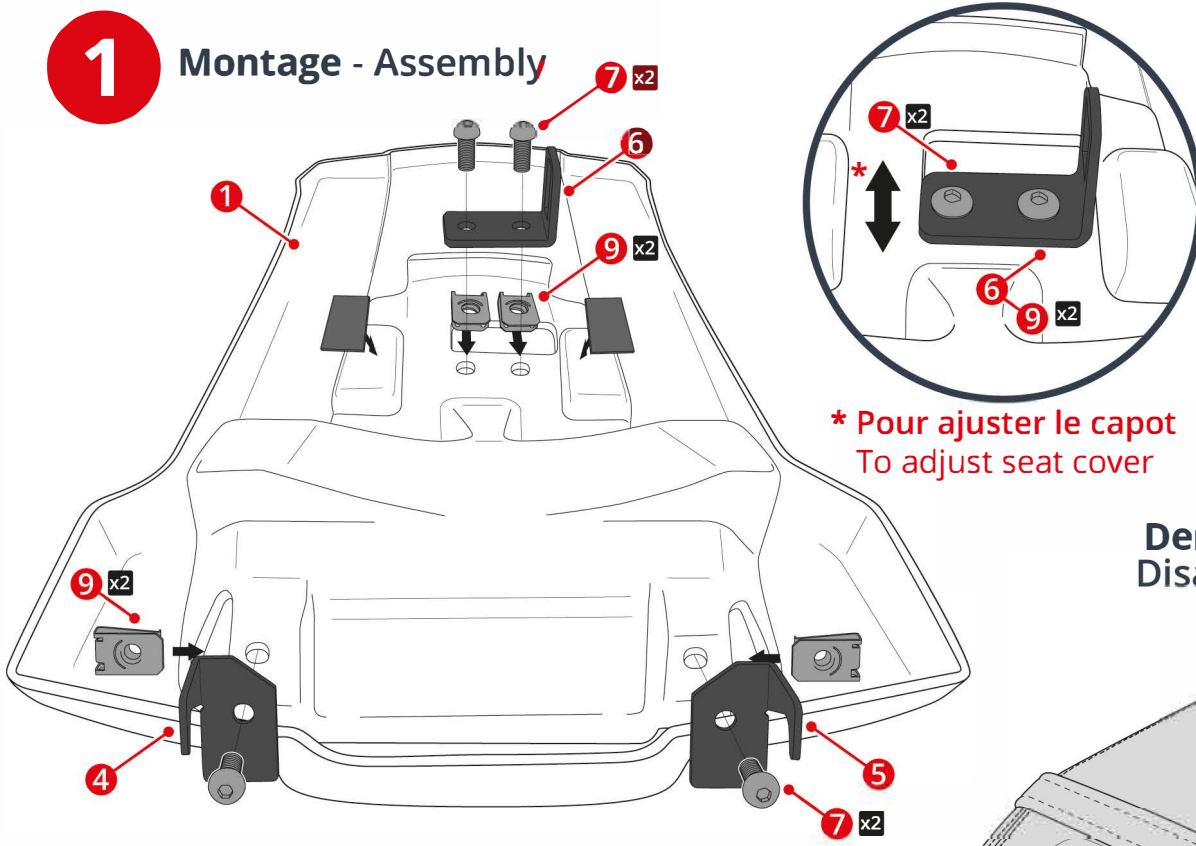

Montage Sitzkeil - Seat Cover instructions

6518039

1 Montage - Assembly

2 Demontage / Disassembly

2