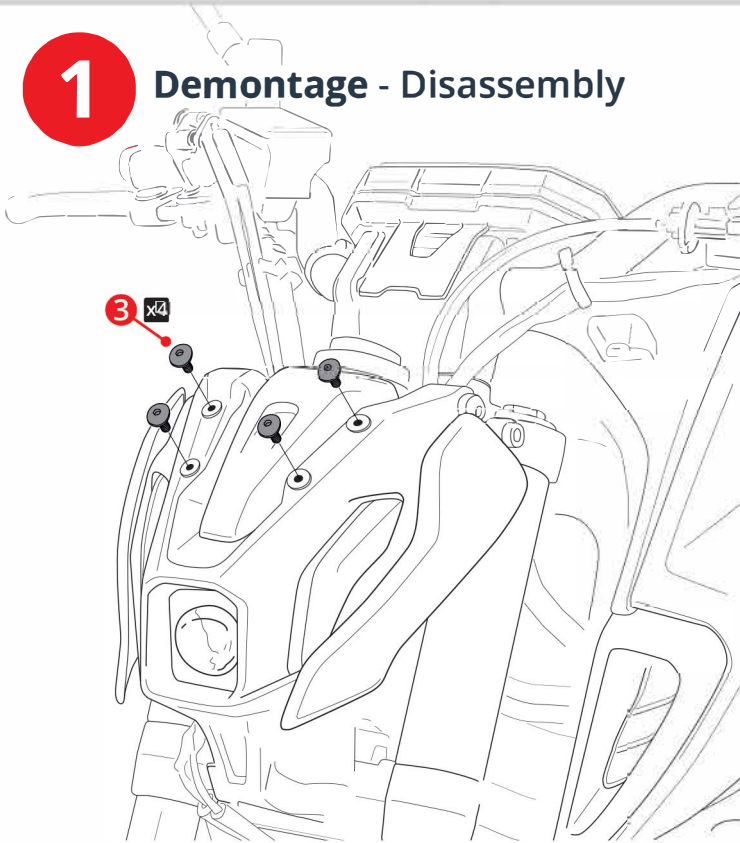

1 Demontage - Disassembly