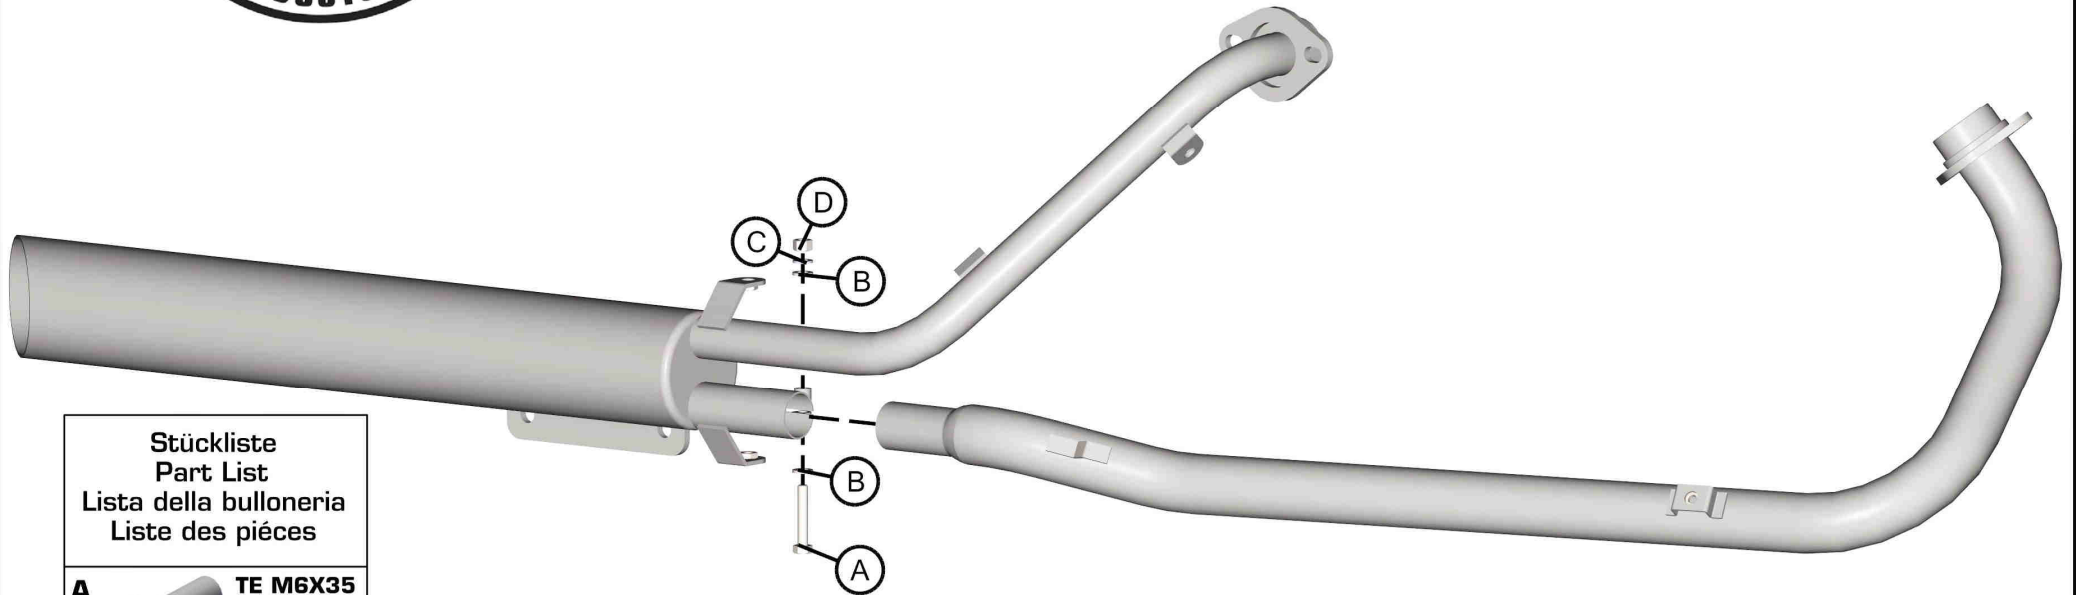

HONDA VT 125 SHADOW

Artikelnummer
Item Code
Codice Articolo
Référence Article

65240411

Stückliste Part List Lista della bulloneria Liste des pièces	
A	 TE M6X35 X 1
B	 Ø 6 X 2
C	 Ø 6 X 1
D	 M 6 X 1

For the correct fitting of the exhaust system use the original set of bolts except where shown in this drawing

When fitting the exhaust system use the original heat shield