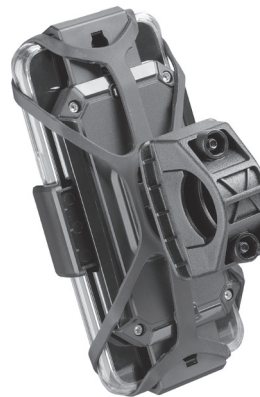

HOLDER FOR TUBULAR HANDLEBARS

MOTO CRAB

QUICK AND CONVENIENT, IDEAL FOR THE CITY

Description

The Moto Crab universal motorcycle support was designed for maximum compatibility with all latest generation Smartphones. Its EasyClip rapid attachment and release system allows easy and immediate use, even with cover-protected Smartphones.

It is the ideal support for anyone in the city who needs to quickly fit and remove their Smartphone from a motorcycle.

The Moto Crab includes a mounting bracket for tubular handlebars with a diameter of between 16 and 30 mm and a silicone "Spider" security system to completely secure Smartphones.

Get the most from your Smartphone.

55 to 100
mm

CRAB WIDTH
MIN-MAX

120 to 165
mm

CRAB HEIGHT
MIN-MAX

HANDLEBAR
FIXING

CAN BE RECHARGED
WHILE IN USE

fixing bracket

55 ÷ 100
mm

120 ÷ 165
mm

ARTICLE CODE
SMMOTOCRAB

PACK

Pack height	Pack width	Pack depth
17.5 cm	14.5 cm	7.5 cm

EAN CODE
8018080300783

Features

- Universal, compatible also with telephones with cases
- Supergrip hook with non-slip covering
- Safety system in silicone for fastening smartphones with a safety lock
- Easyclip mechanism for easy removal of the smartphone
- For tubular handlebars with a diameter from 16 mm to 30 mm